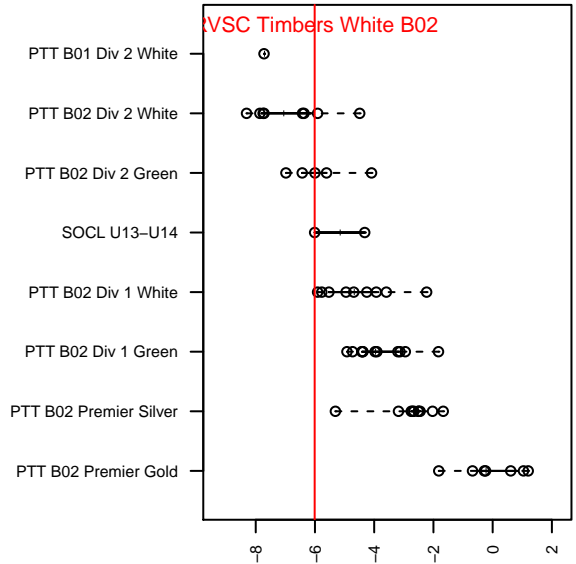

**attack and defense rating
relative to others at age
and all opponents in last 13 months**